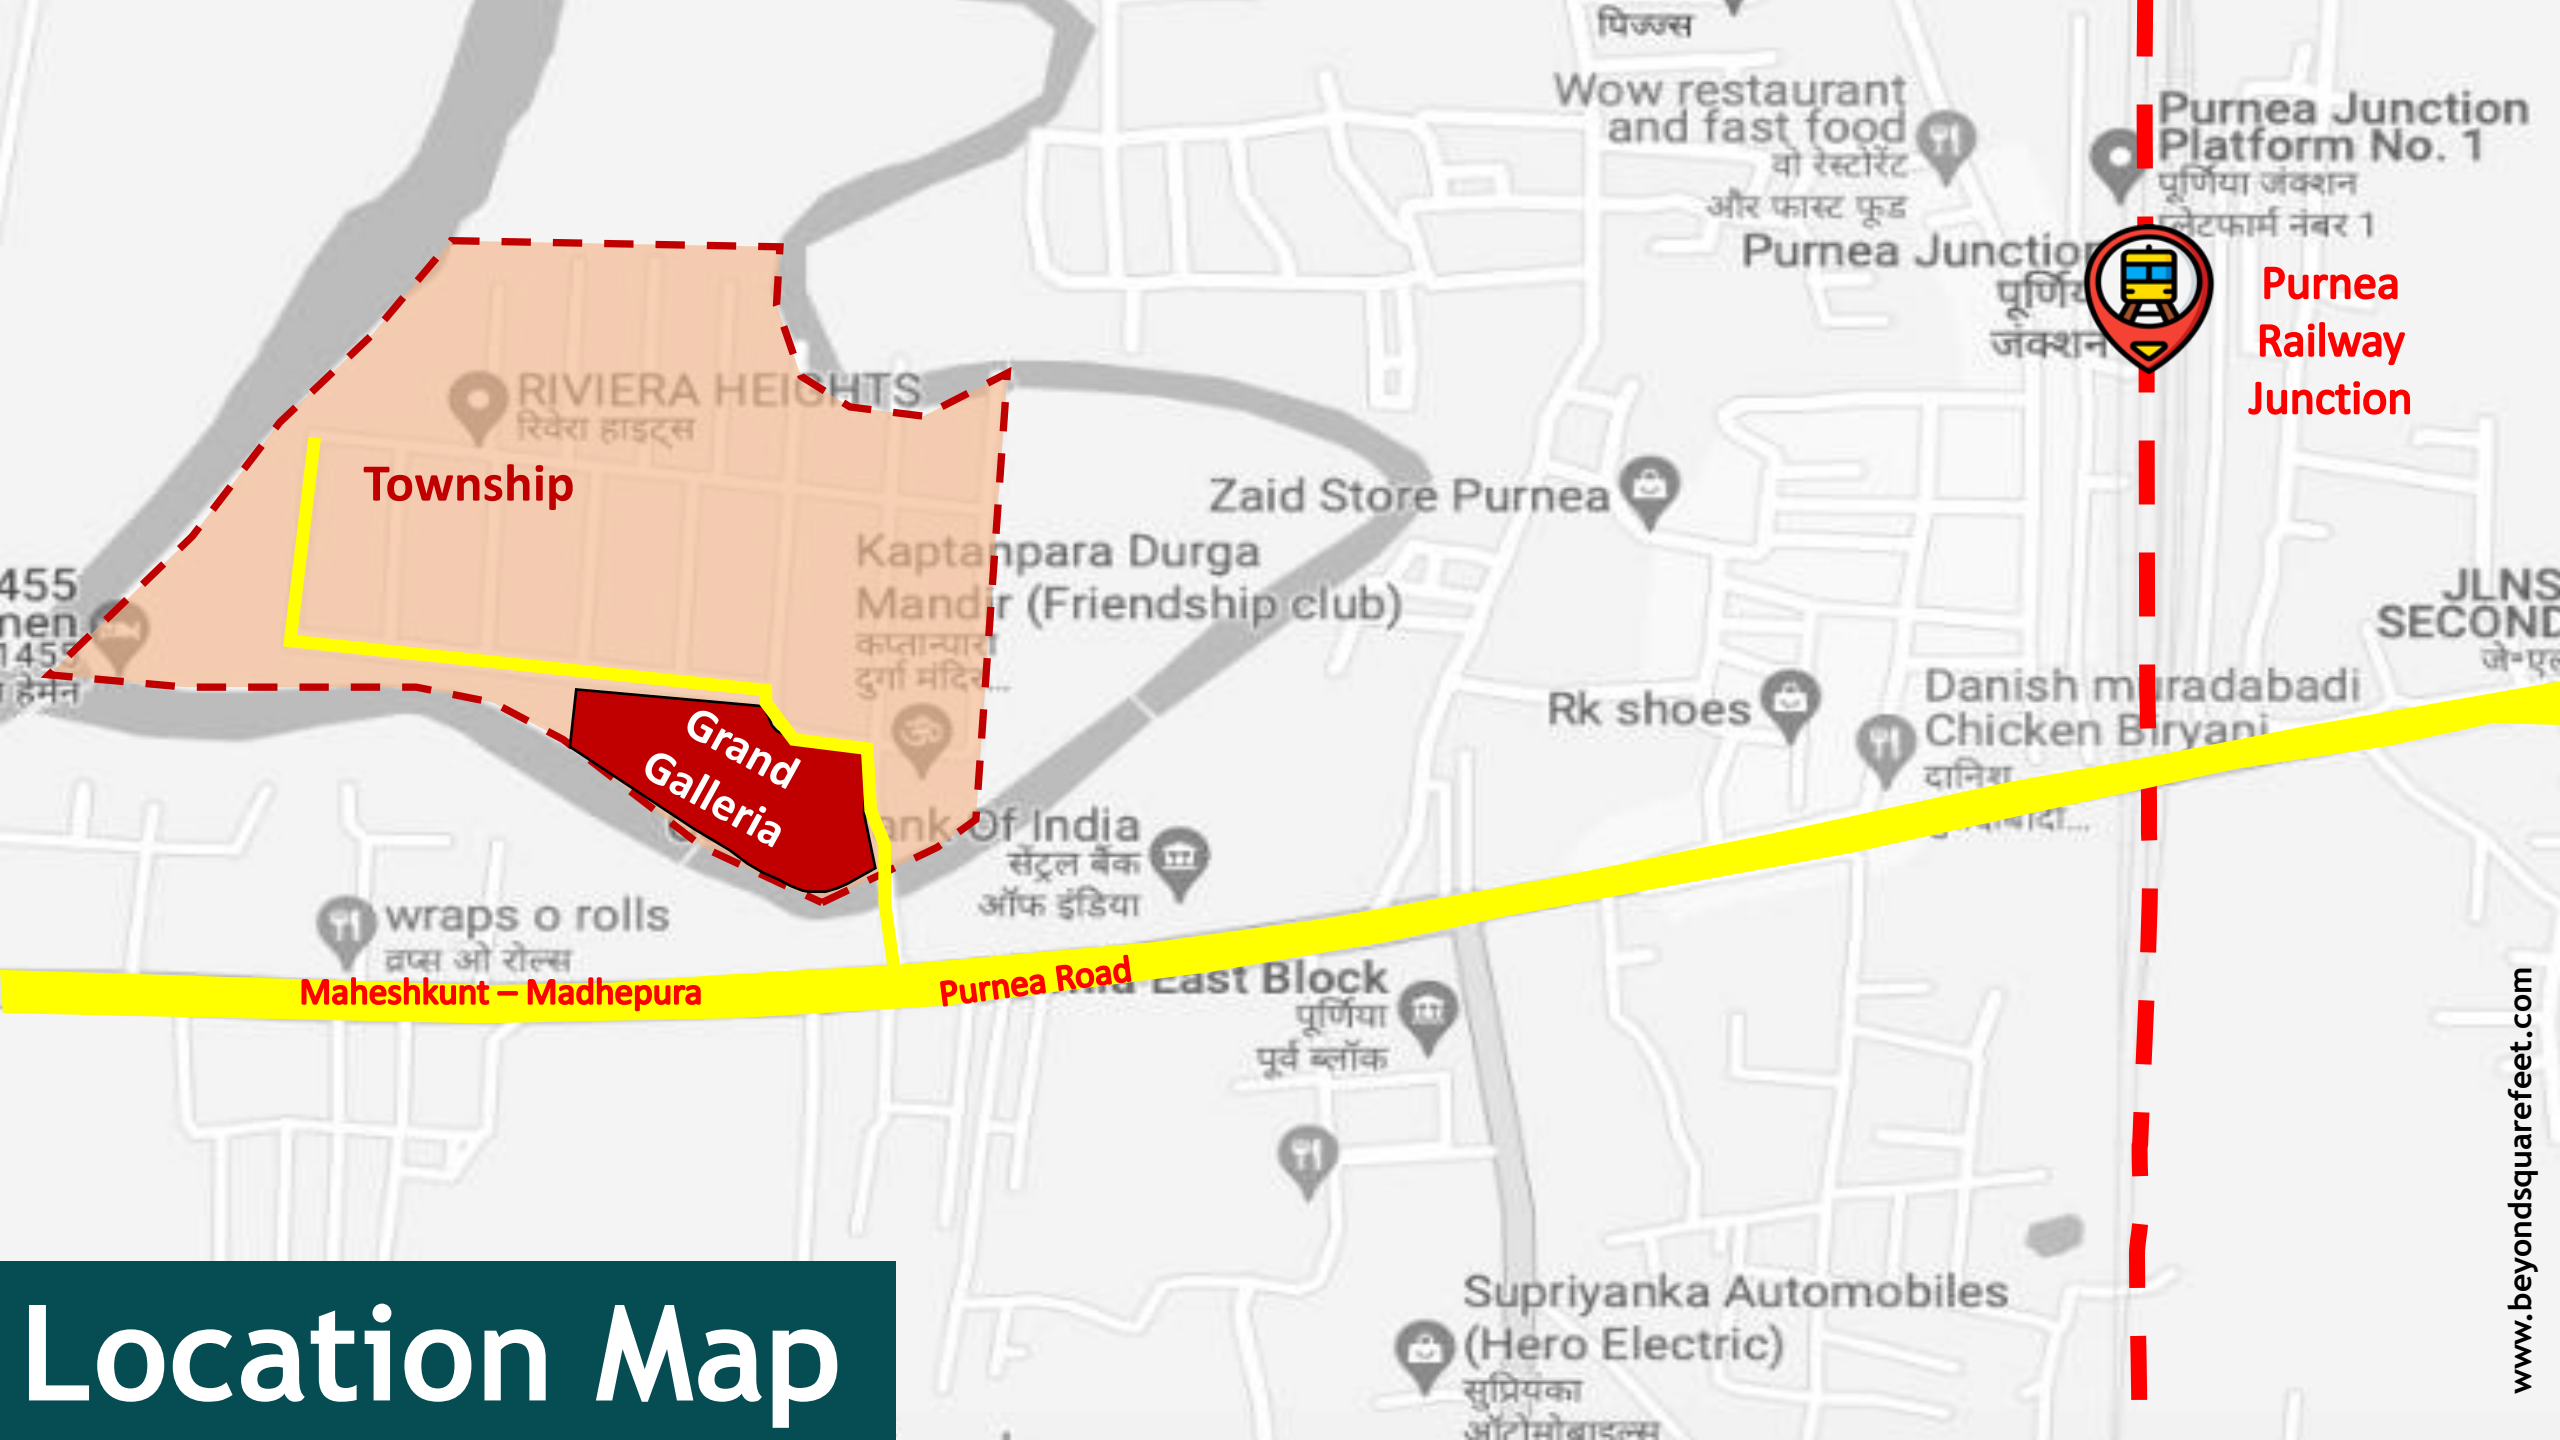

Township

Grand Galleria

Maheshkunt - Madhepura

Purnea Road

Purnea Railway Junction

Location Map