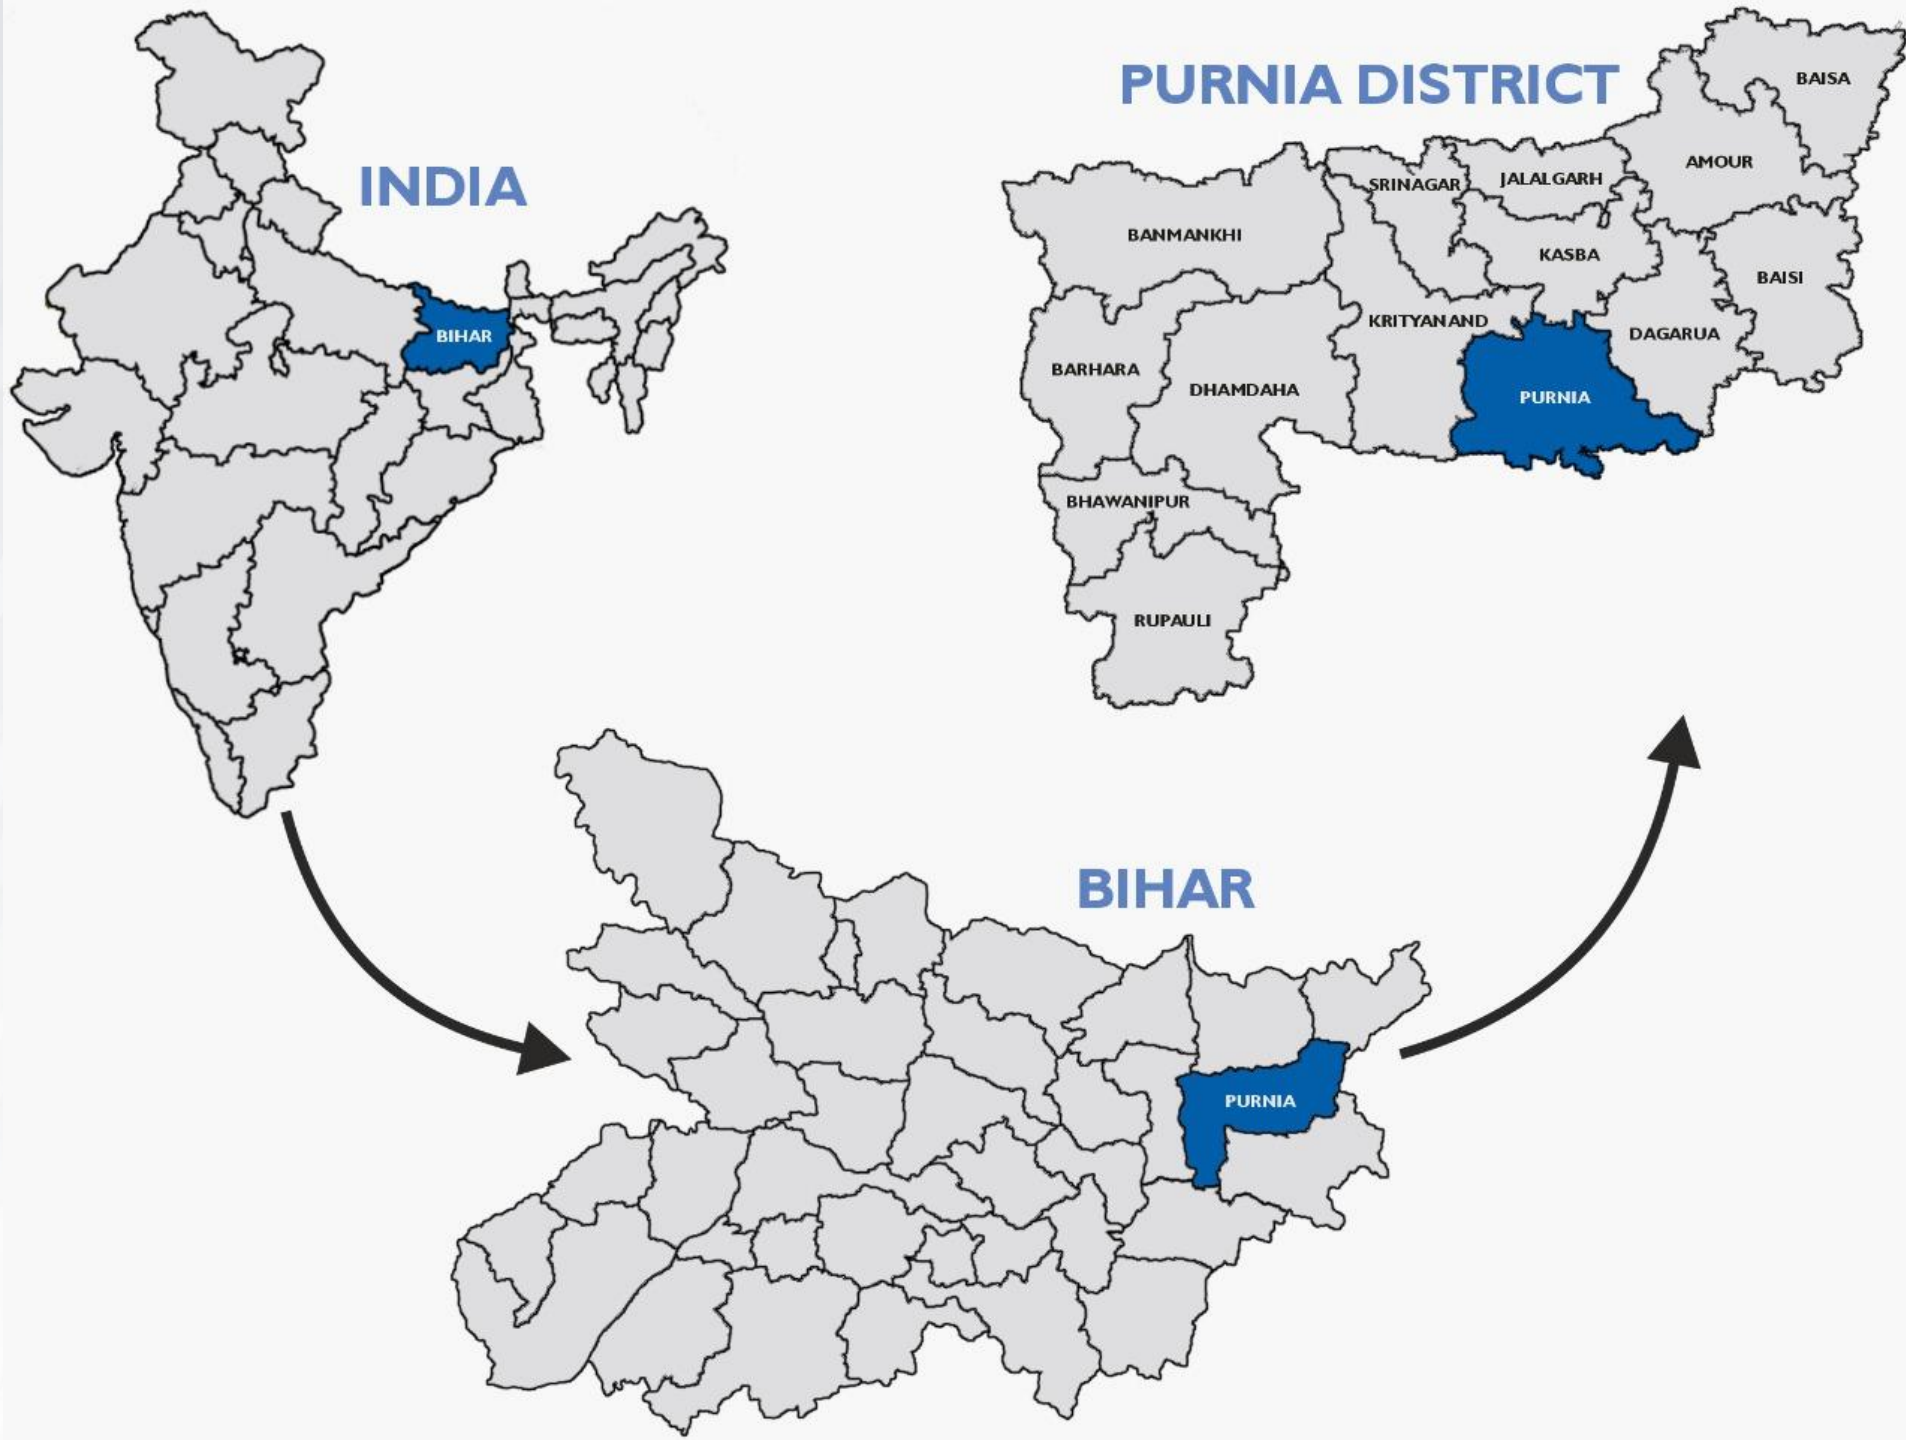

Presenting Purnea's  
**1<sup>ST</sup> AND ONLY MALL**

Scheduled  
Launch  
Dec 2026

KP Extension, Kaptan Para, Purnea, Bihar - 854305

# Where is Purnea?

# About Purnea..

- Purnea is the **largest producer of Makhana** in Asia.
- It is also the **largest producer of Jute, Maize, Banana and Livestock** in Bihar.
- Anaaj Mandi in Purnea is **Aisa's largest Maize trading centre**.
- Purnea has **state's first Ethanol Plant & India's first grain based Ethanol Plant**.
- **India's First and only Jute Park** called the Punrasar Jute Park Ltd is also located in Purnea.
- The name Purnea is originated from the **Goddess Purn Devi** which has been in existence from 4<sup>th</sup> Century.
- Purnea is also nicknamed as **Mini Darjeeling** and **Jute City**.

# Location Map