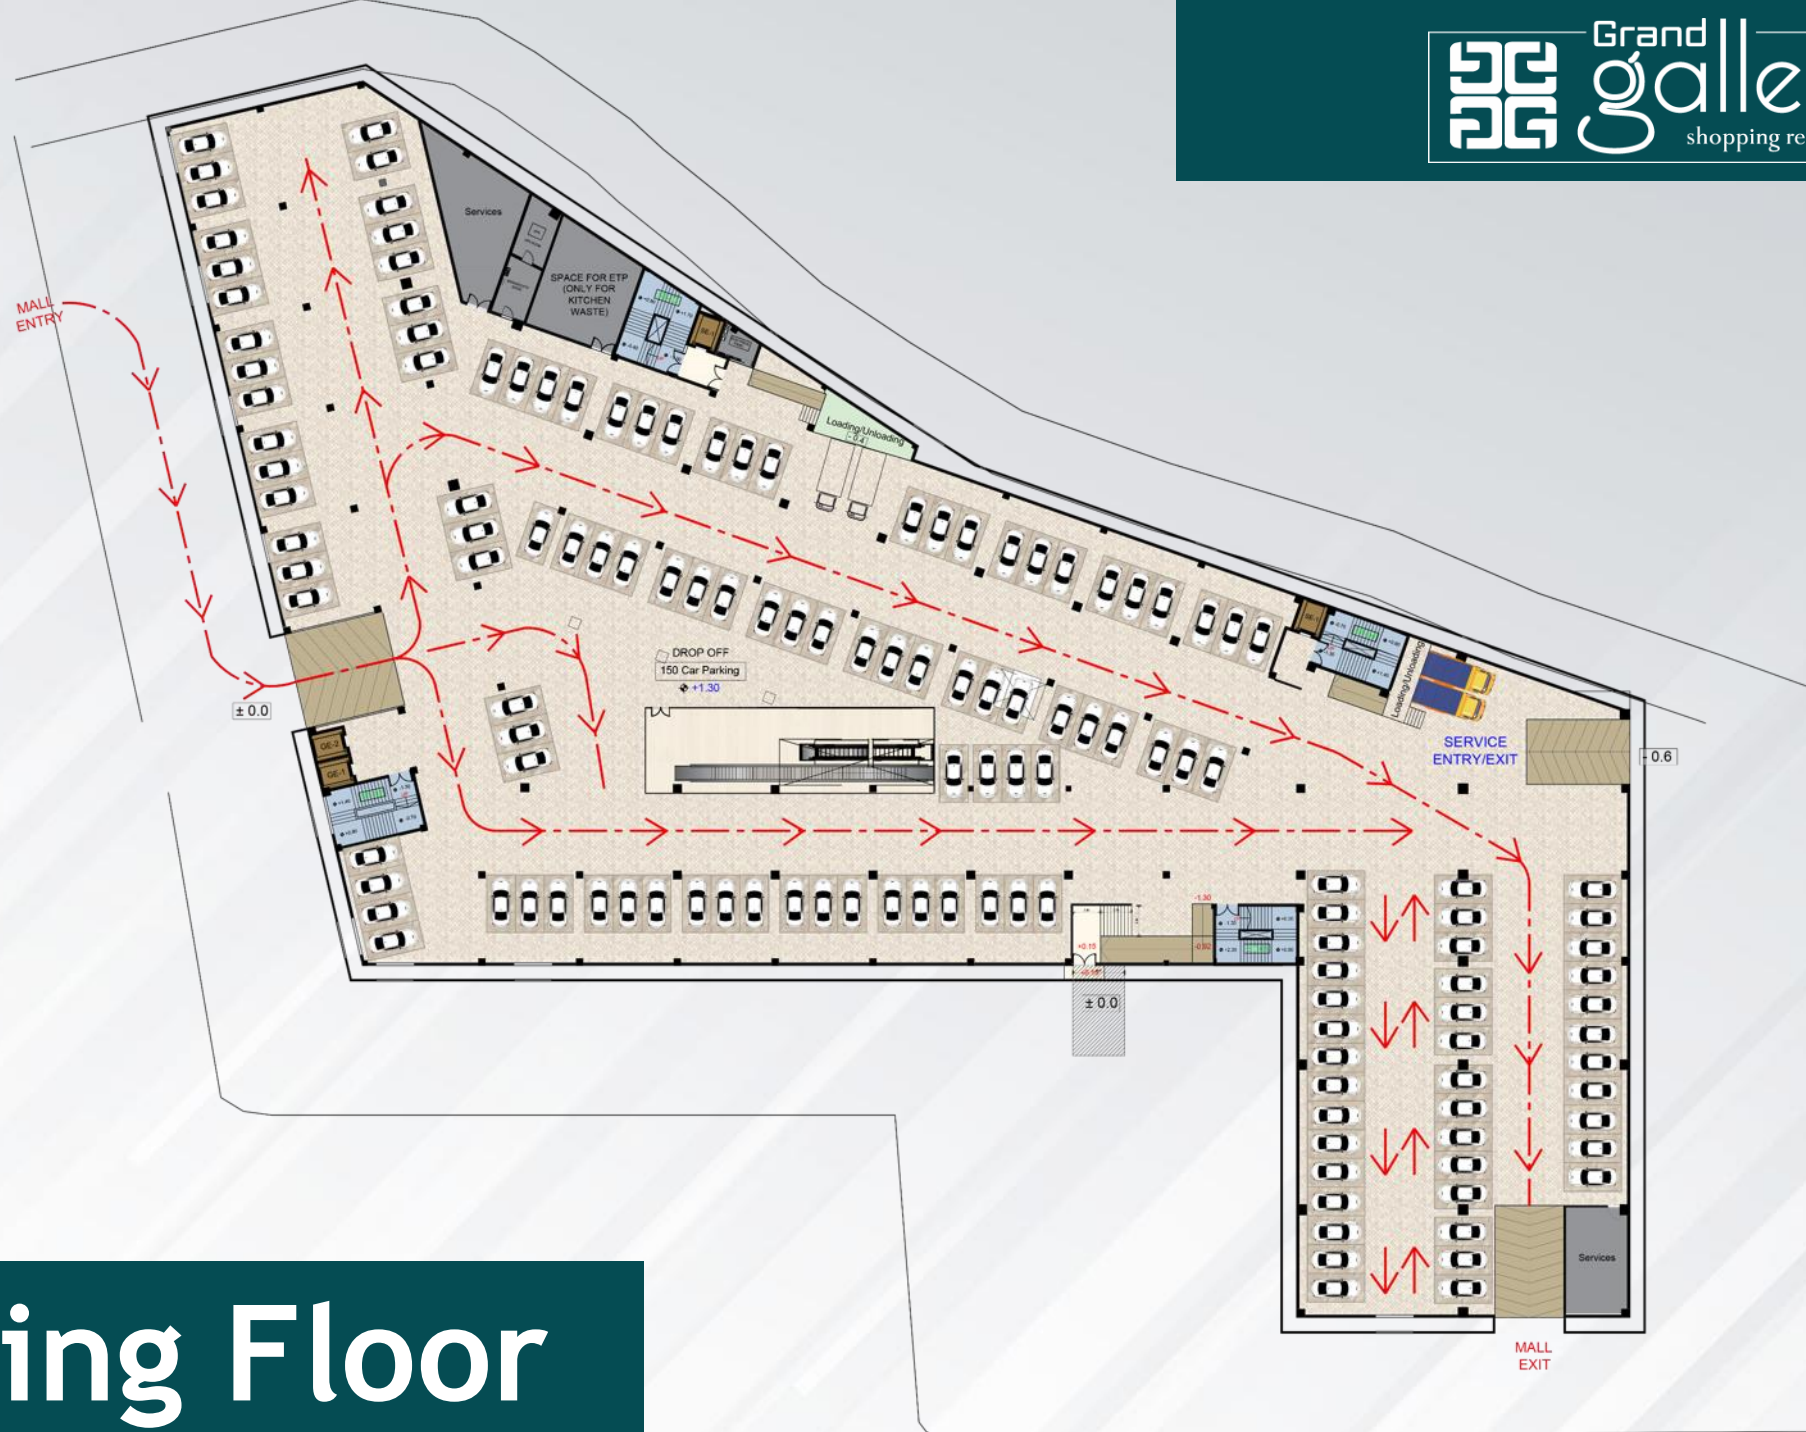

# Primary Catchment

Radius  
5km

2,50,000 Sq. Ft.  
BUA

40+ Vanilla  
Stores

3 Screen  
Multiplex  
(550+ Seats)

Lavish Food Court  
(350+ seats)

5 Anchors &  
Mini Anchors

150+ Car Parking

# Mall Snapshot

# Site Plan